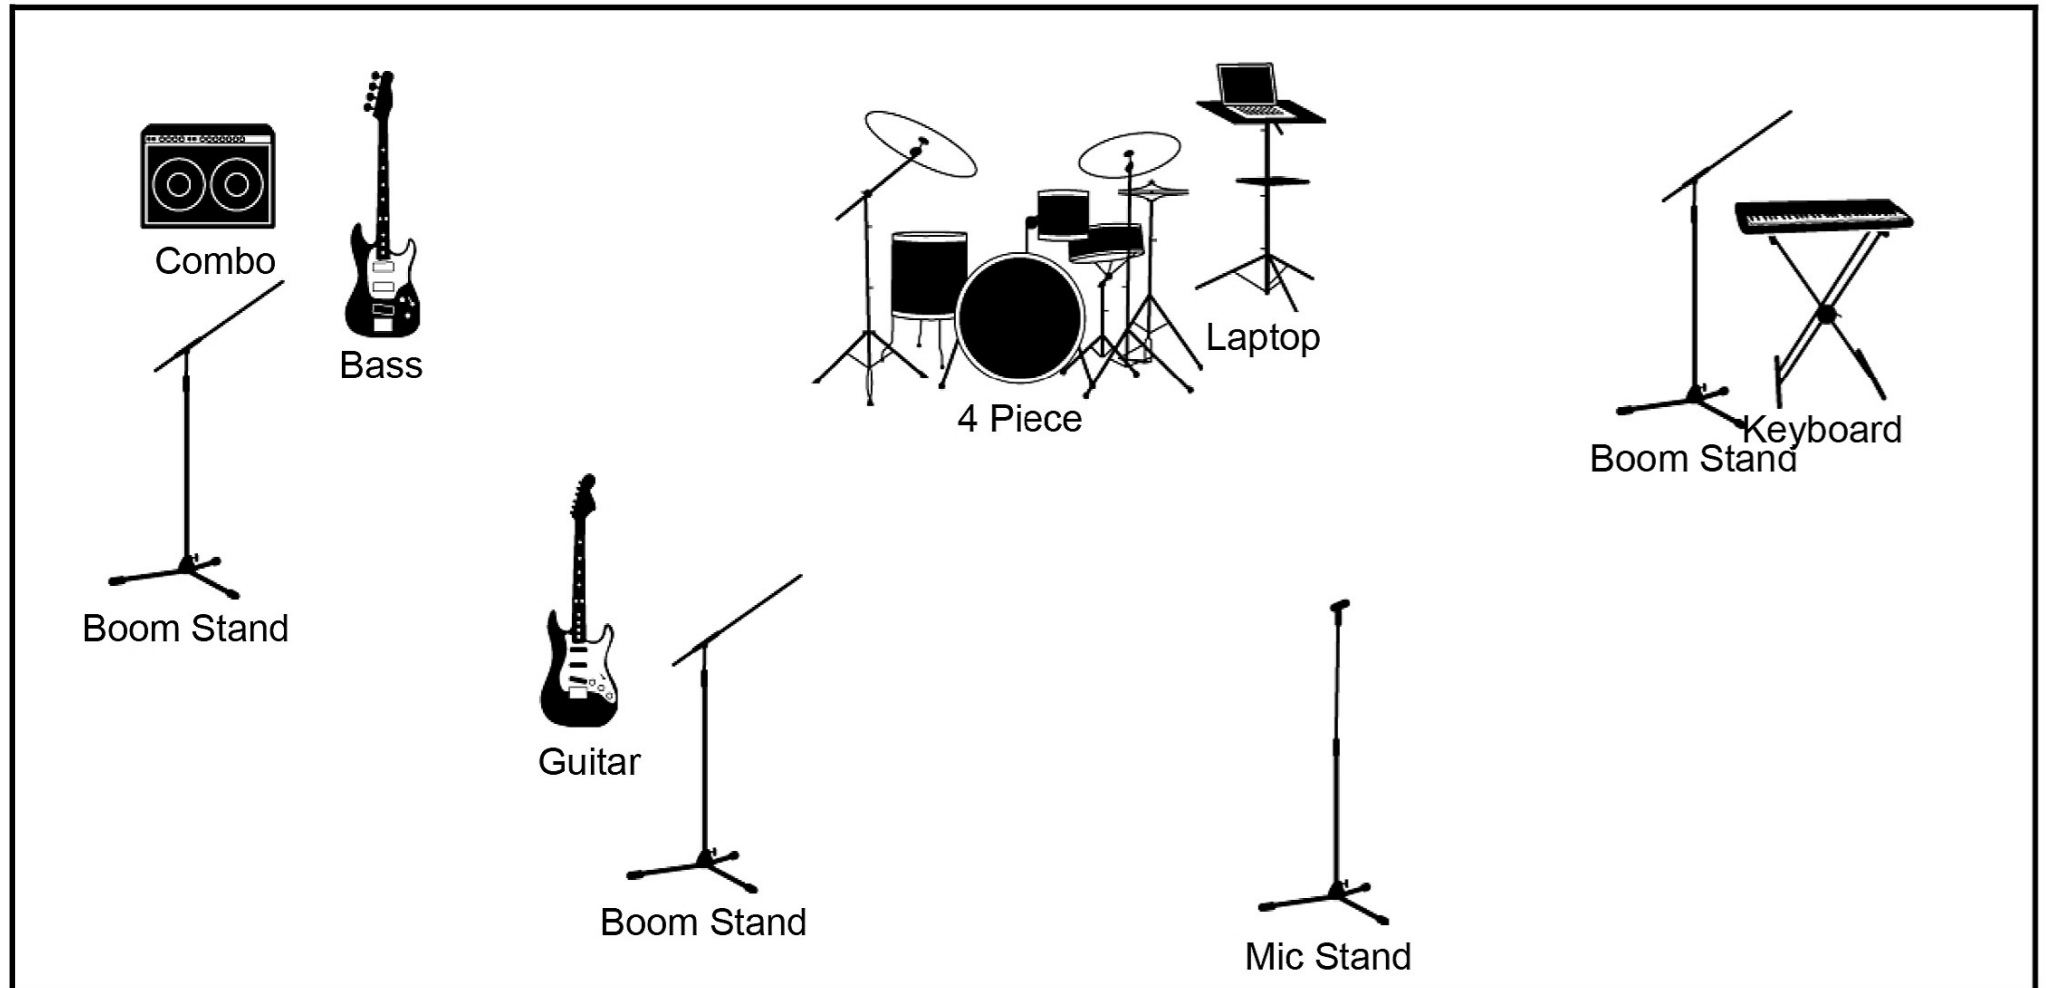

Back2Back Stageplan

STAGE

INPUT LIST

1	B2B mix R	9		17	
2	B2B mix L	10		18	
3		11		19	
4		12		20	
5		13		21	
6		14		22	
7		15		23	
8		16		24	

NOTES

We use Soundcraft UI24R mixer, so we need only 2 inputs.

Stage : 3x5m